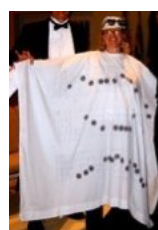

"Sheet" Music